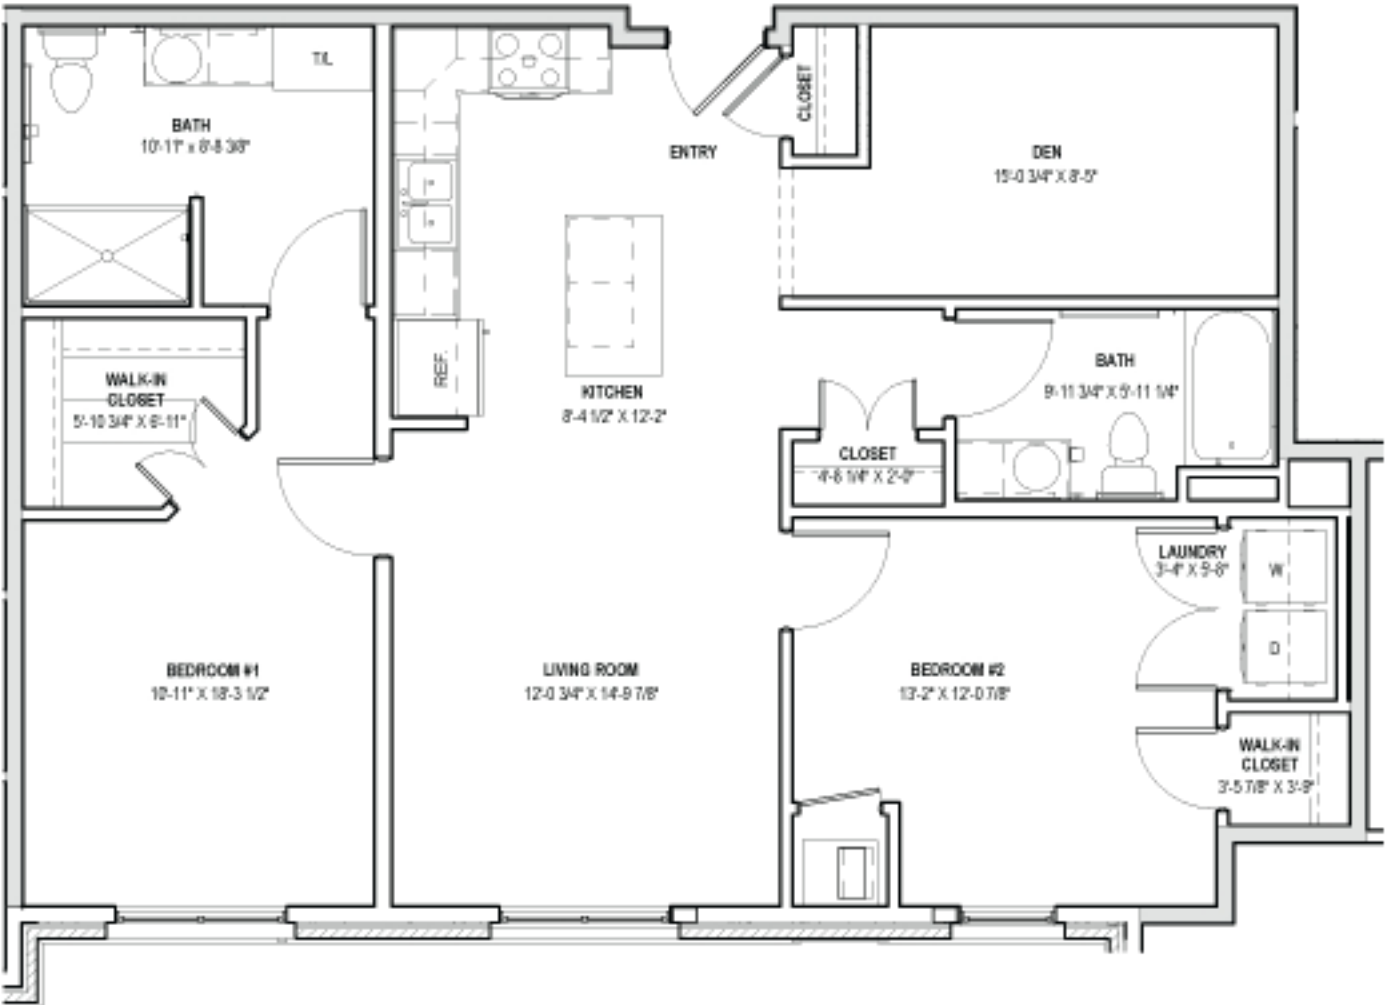

STYLE D4

1,146 Square Feet

Two Bedroom + Den/Two Bath

16882 Klamath Trail, Lakeville MN 55044
 T 952.435.8002 F 952.435.4070
www.kingsleyplaceseniorliving.com