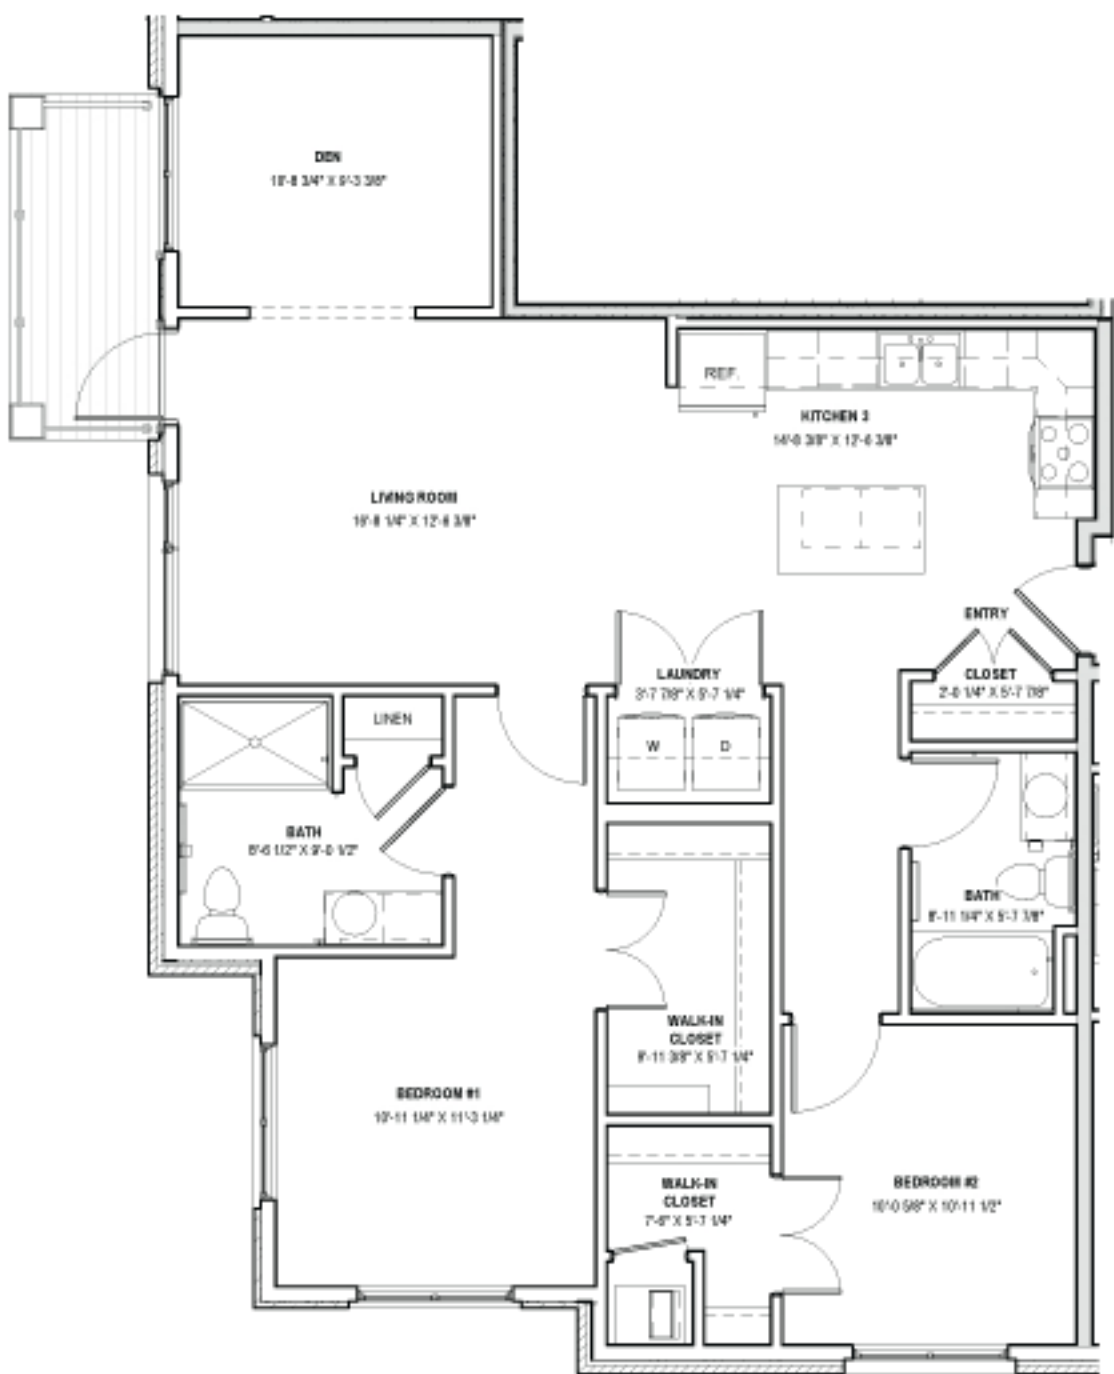

STYLE D2

1,179 Square Feet

Two Bedroom + Den/Two Bath

16882 Klamath Trail, Lakeville MN 55044
 T 952.435.8002 F 952.435.4070
www.kingsleyplaceseniorliving.com