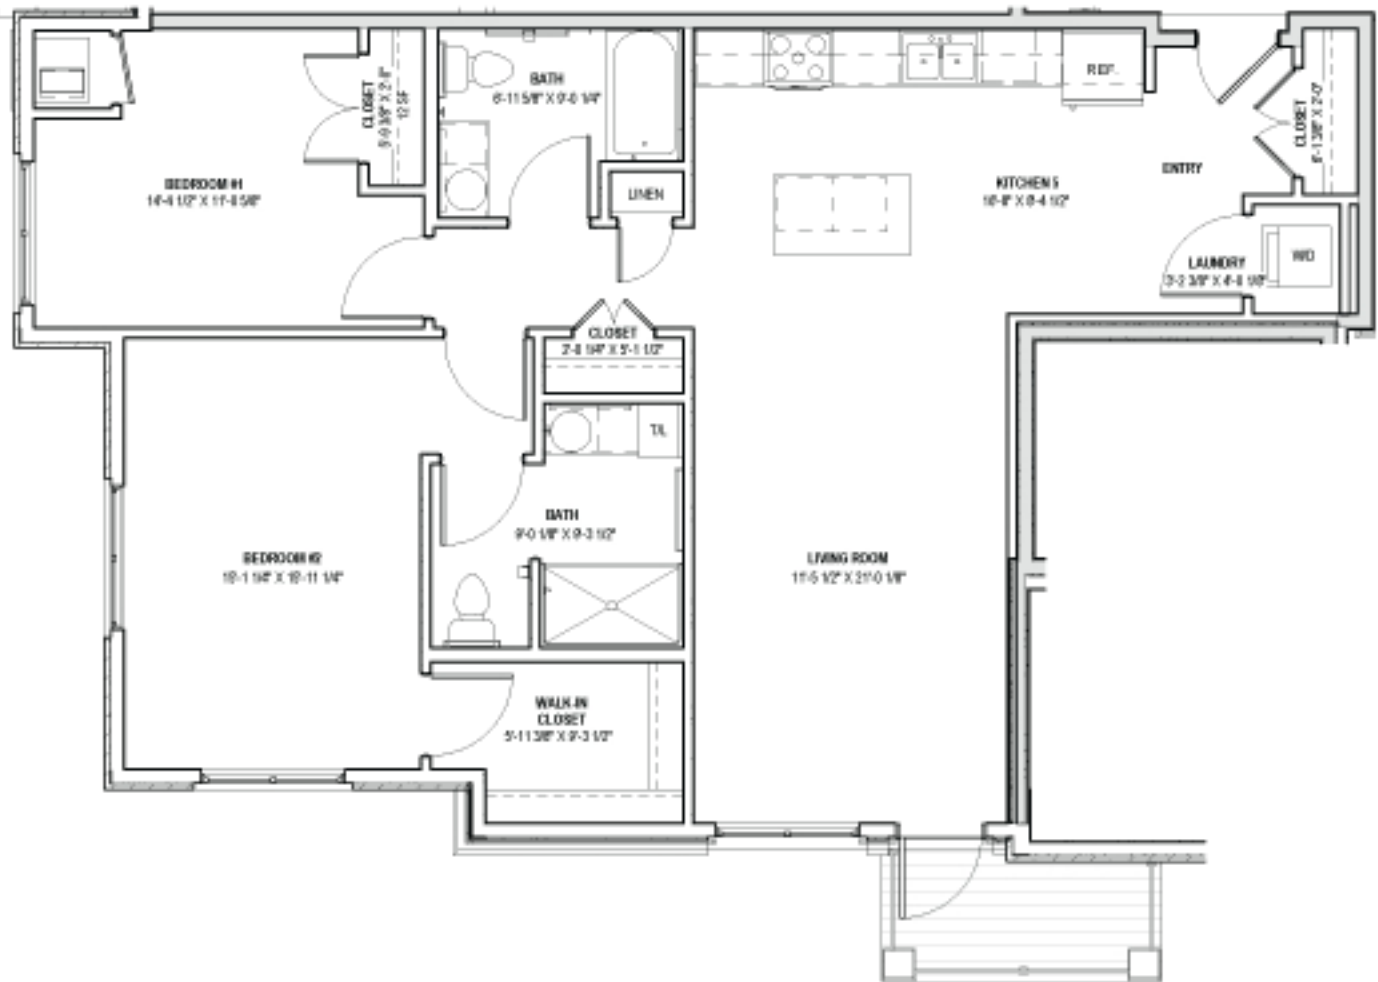

STYLE C6

1,164 Square Feet

Two Bedroom/Two Bath

16882 Klamath Trail, Lakeville MN 55044
 T 952.435.8002 F 952.435.4070
www.kingsleyplaceseniorliving.com