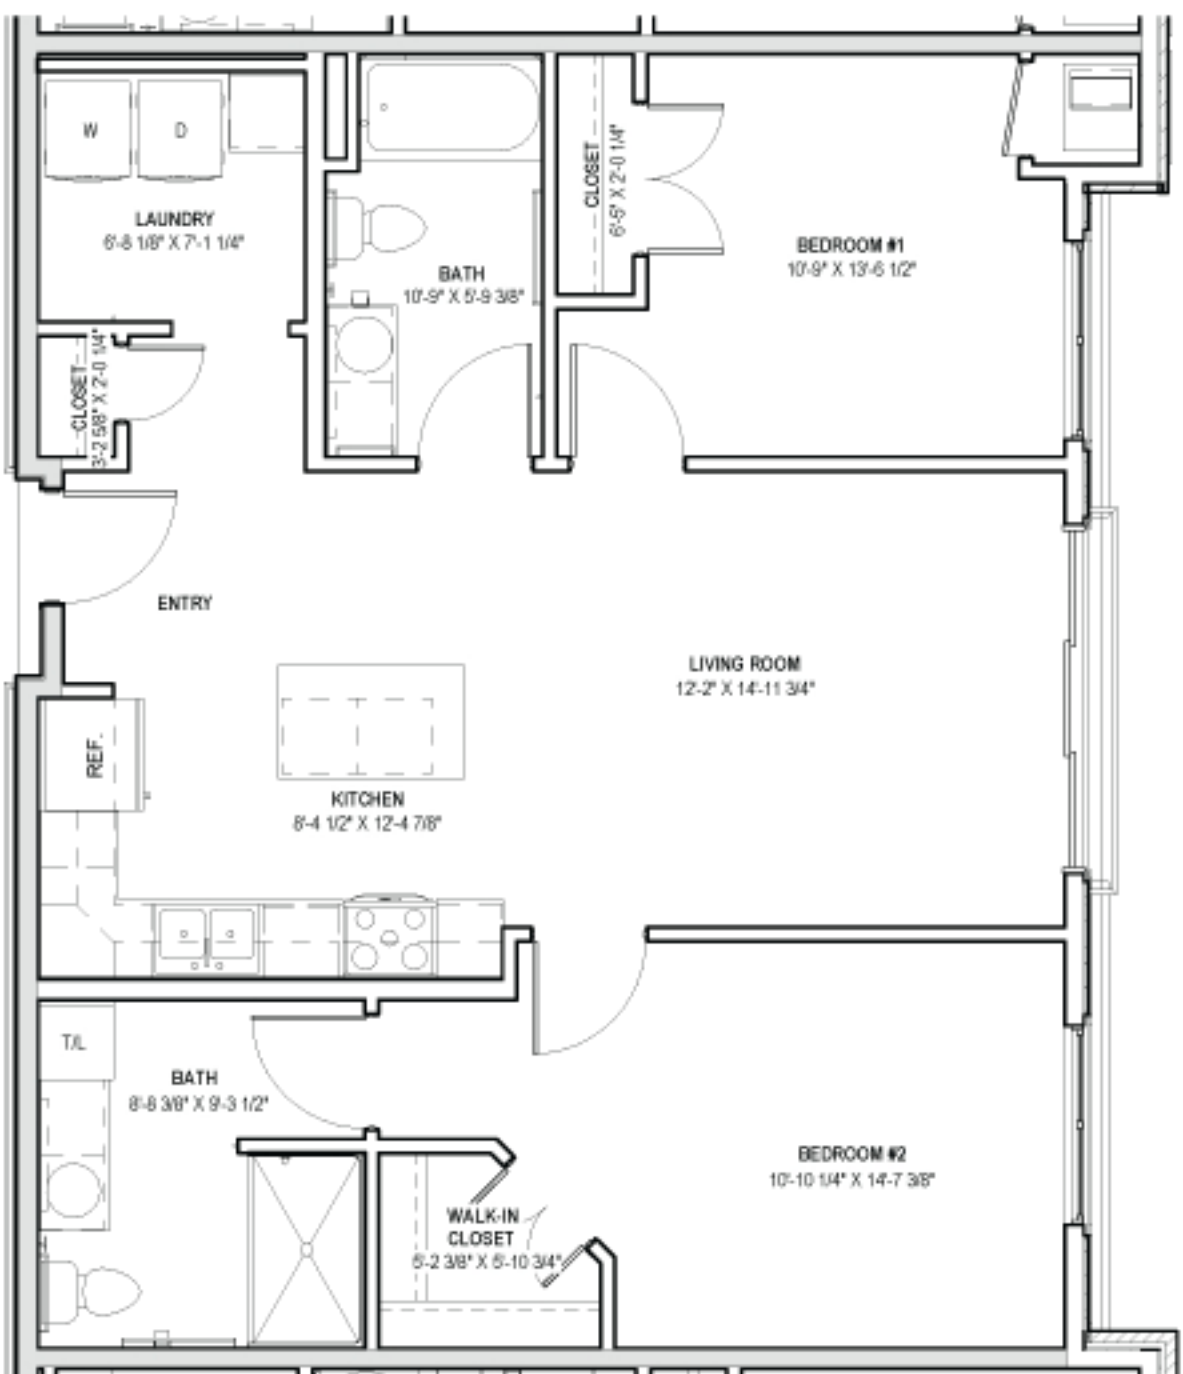

STYLE C4

1,005 Square Feet

Two Bedroom/Two Bath

16882 Klamath Trail, Lakeville MN 55044
T 952.435.8002 F 952.435.4070
www.kingsleyplaceseniorliving.com