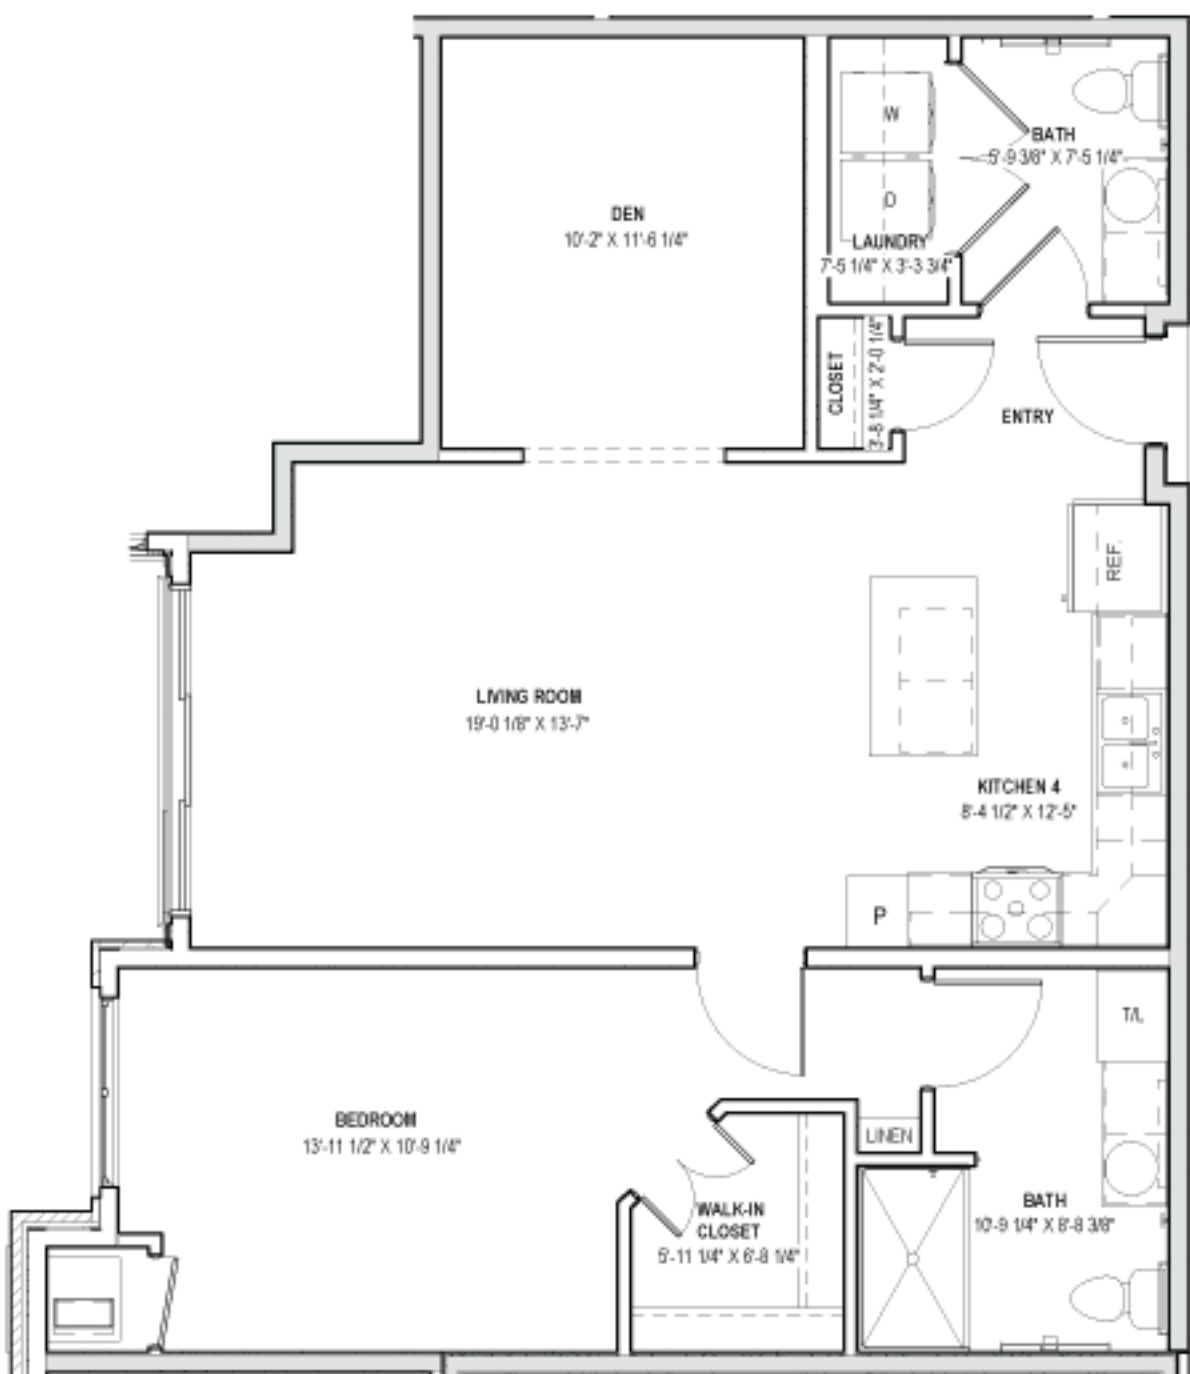

STYLE B1

994 Square Feet

One Bedroom + Den/Two Bath

16882 Klamath Trail, Lakeville MN 55044
 T 952.435.8002 F 952.435.4070
www.kingsleyplaceseniorliving.com