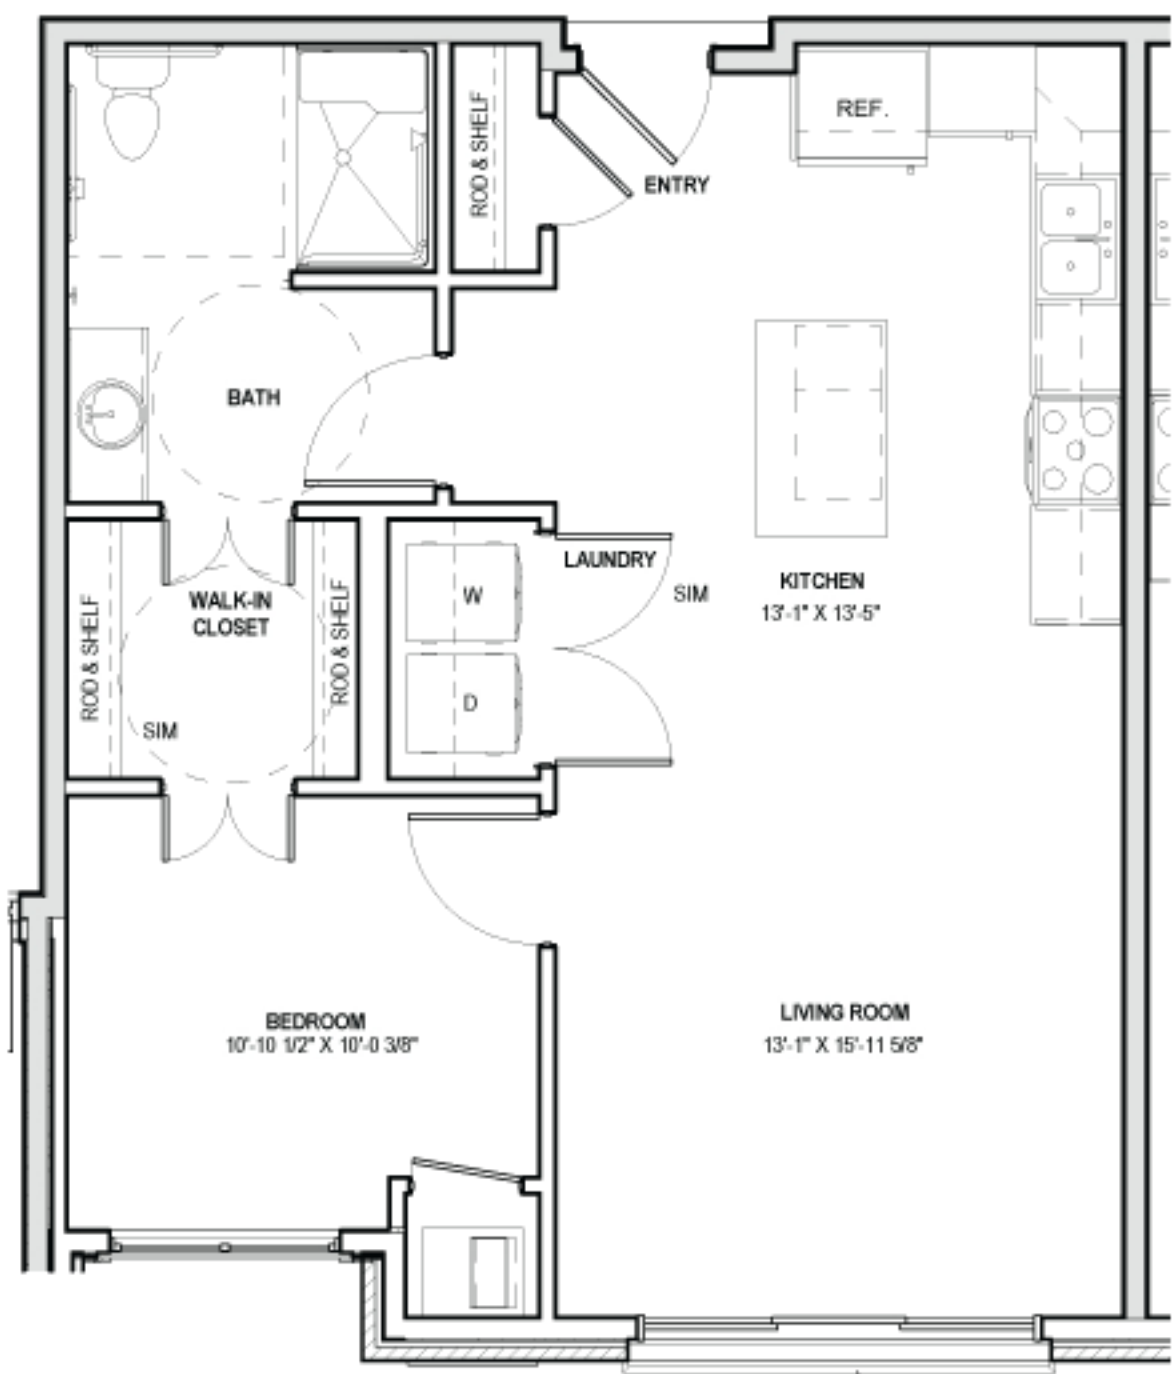

# STYLE A5

749 Square Feet

One Bedroom/One Bath

16882 Klamath Trail, Lakeville MN 55044  
 T 952.435.8002 F 952.435.4070  
[www.kingsleyplaceseniorliving.com](http://www.kingsleyplaceseniorliving.com)