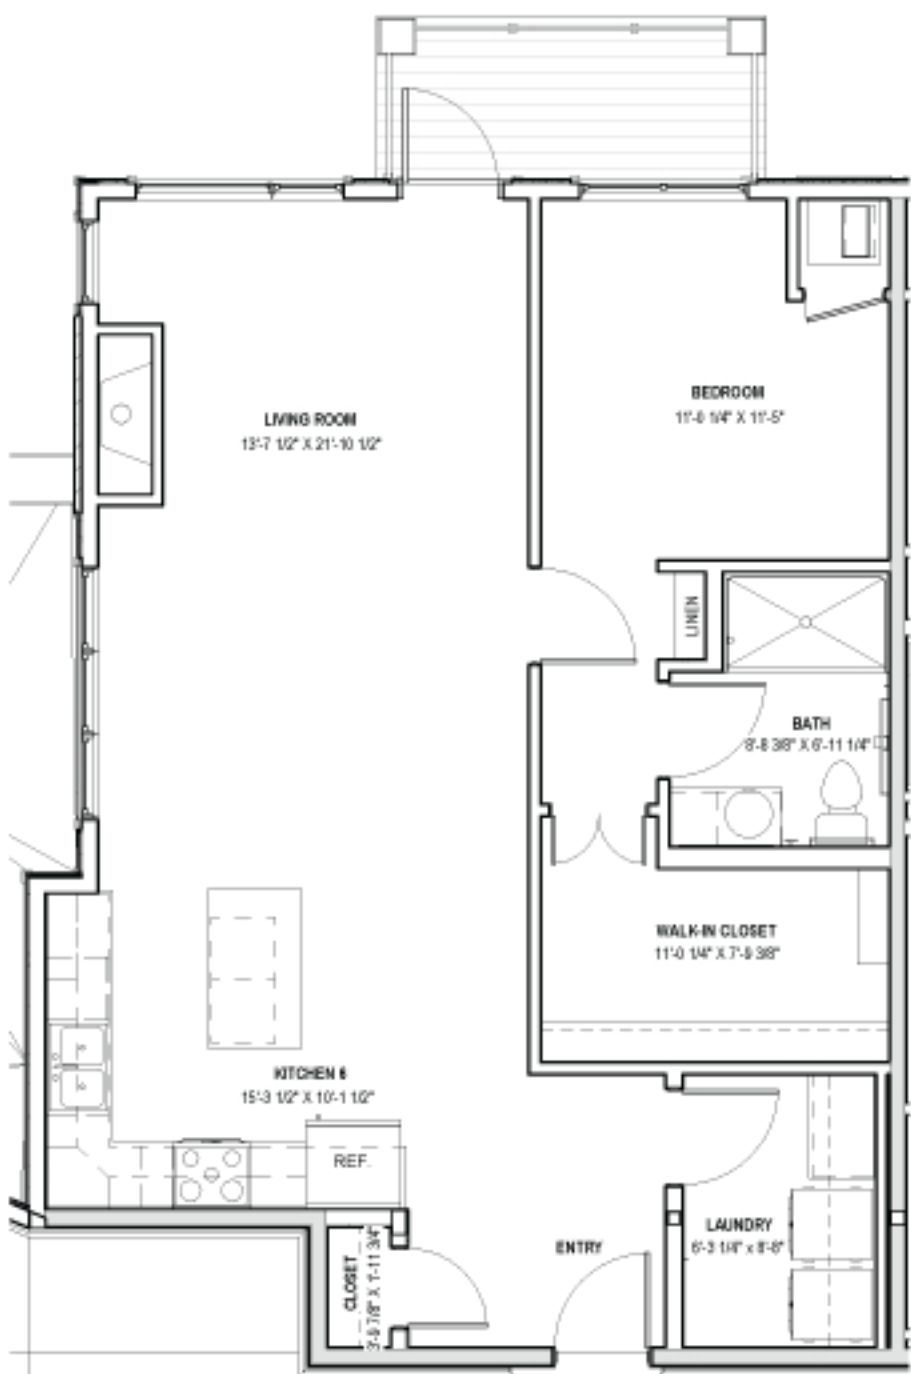

# STYLE A4

761 Square Feet

One Bedroom/One Bath

16882 Klamath Trail, Lakeville MN 55044  
 T 952.435.8002 F 952.435.4070  
[www.kingsleyplaceseniorliving.com](http://www.kingsleyplaceseniorliving.com)