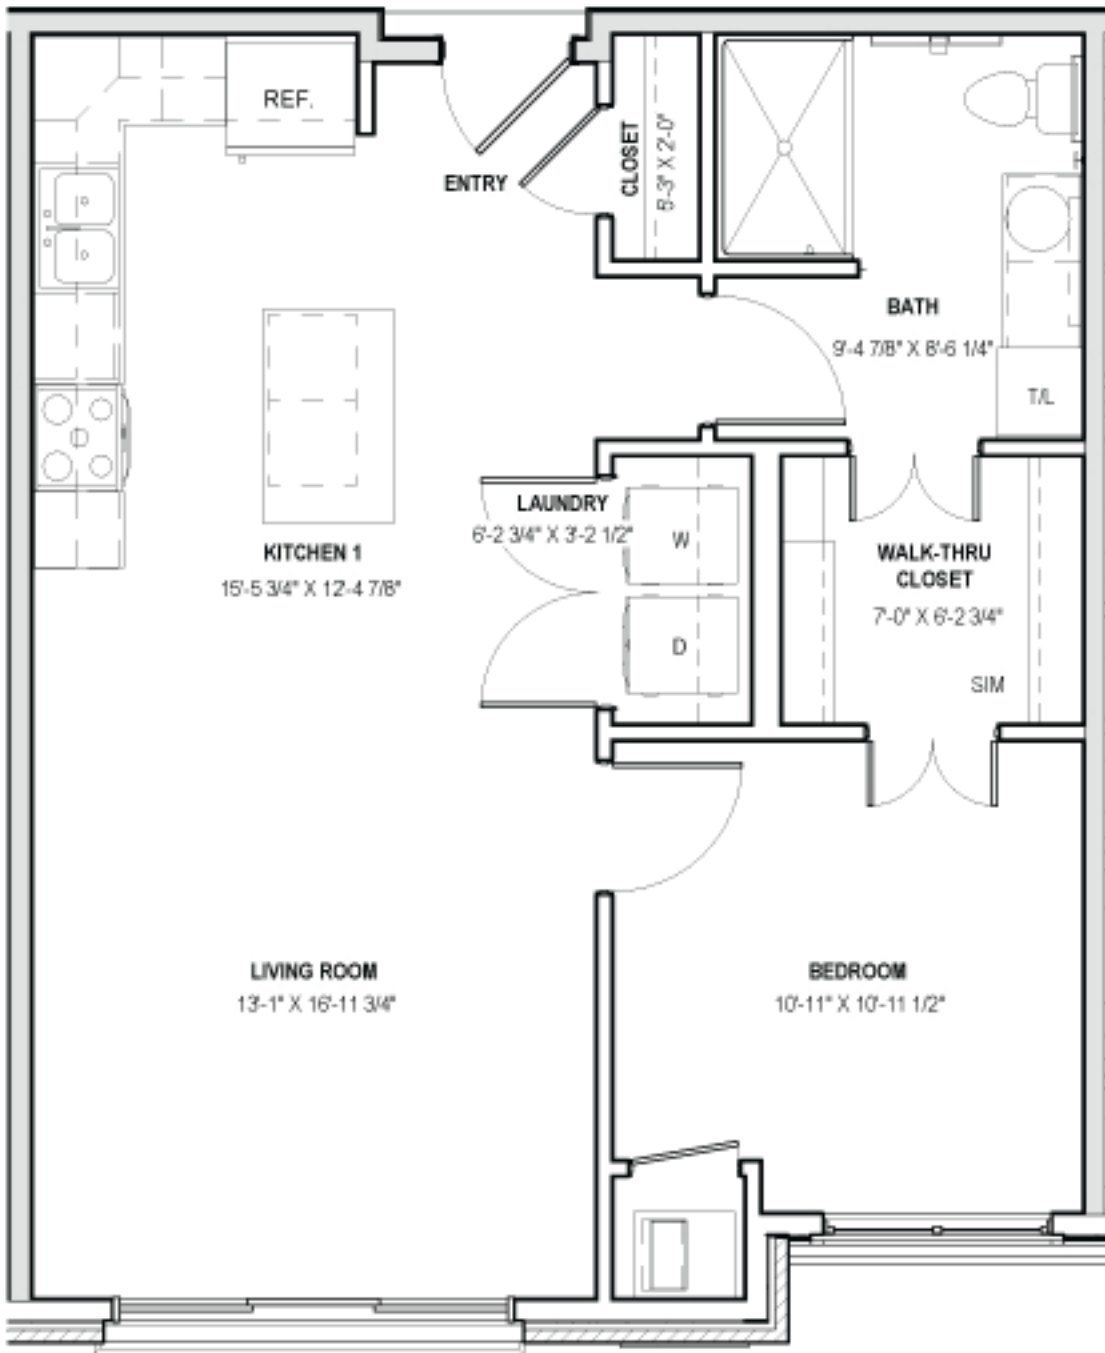

STYLE A2

743 Square Feet

One Bedroom/One Bath

16882 Klamath Trail, Lakeville MN 55044
 T 952.435.8002 F 952.435.4070
www.kingsleyplaceseniorliving.com